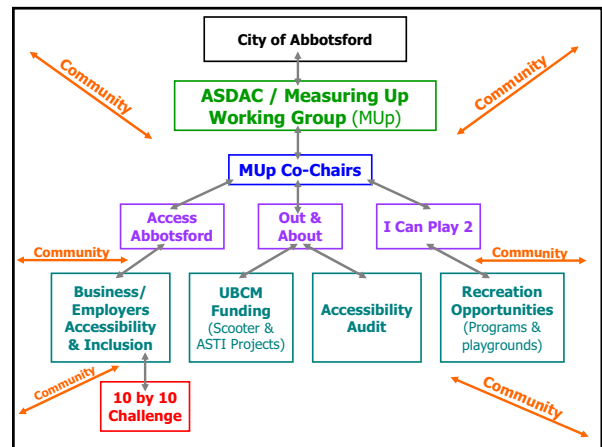

Overview

- **Social Planning Initiatives**
 - Seniors Dialogues
 - Measuring Up Working Group
 - Scooter Project
 - Abbotsford Seniors' Transportation Initiative (ASTI)
 - Neighbourhood Associations and Seniors
- **Parks, Recreation & Culture Initiatives**
 - Senior Tours
 - Discovery Trail
 - Abbotsford Community Recreation Centre
 - Abbotsford Cultural Centre
 - Entertainment and Sports Centre

Measuring Up Working Group

- Focus on access and inclusion for everyone = an age friendly community
- **Highlights:**
 - Completed accessibility audit tool
 - Business recognition initiative
 - Report for Council with recommendations (forthcoming)
 - Access Abbotsford Website (forthcoming)